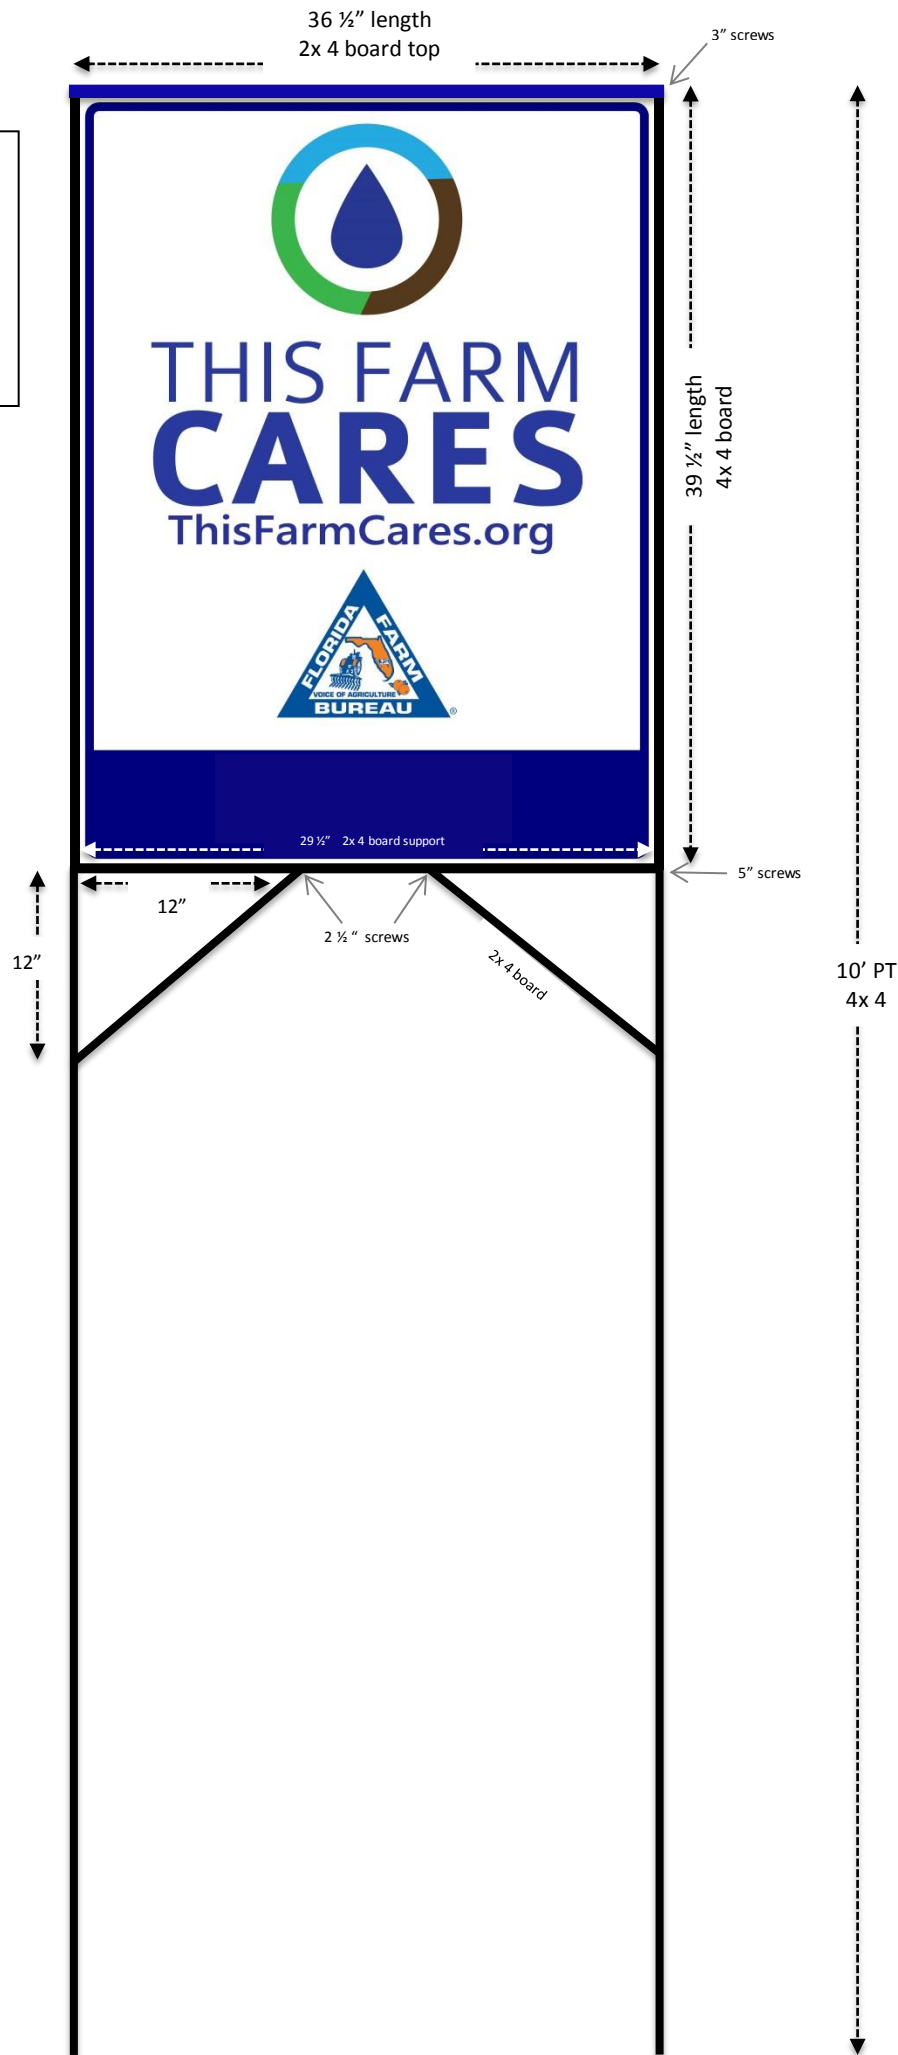

Cut groove inside all 4 sides for sign with router 1/4" deep and 3/8" wide.

**THIS FARM CARES**

Official Blueprint for  
**This Farm CARES 30" x 40" sign**